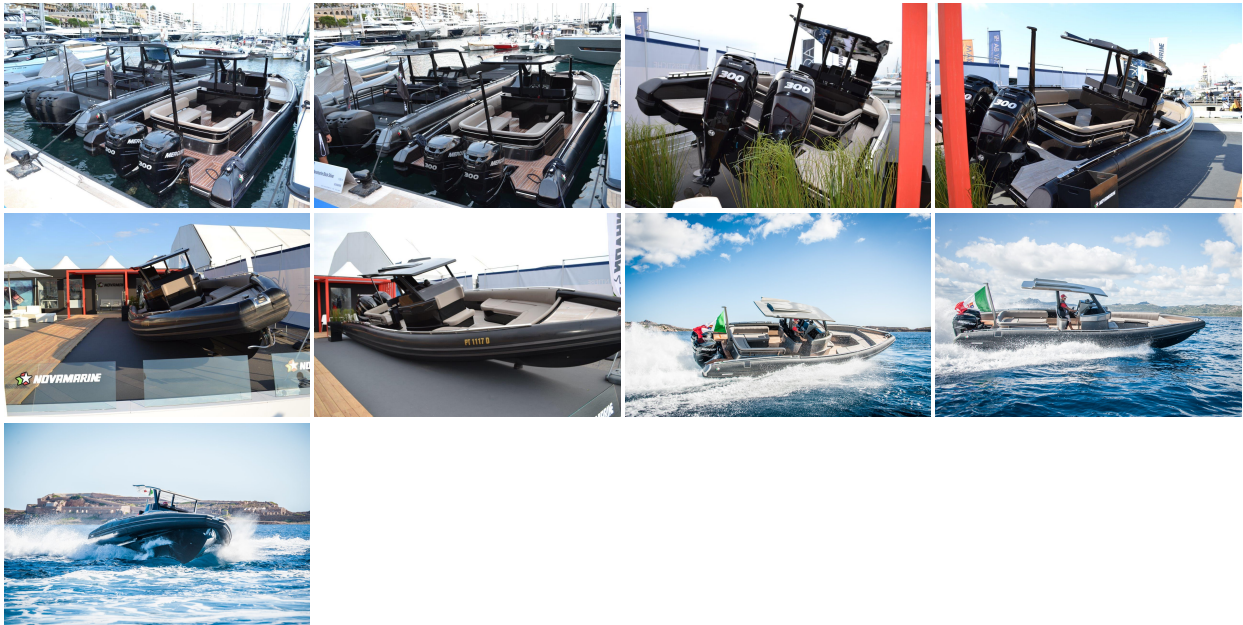

YACHT SPECIFICATION

Engines:	2 × Mercury Verado Fuel: Petrol Drive Type: Outboard Power: 300HP	Average Engine Hours:	150 hrs
Total Power:	600 HP	Cruising Speed:	38 knots
Fuel Capacity:	800 litres	Fresh Water Tanks:	100 litres

ELECTRONICS

Cockpit Speakers Navigation Center	Compass	Hi-Fi System

INTERIOR EQUIPMENT

Bar	Battery Charger

EXTERIOR EQUIPMENT

Cockpit Cushions Teak Cockpit	Cockpit Shower Teak Sidedecks	Swimming Ladder

This document is not contractual. All specifications are given in good faith and offered for informational purposes only. AqvaLuxe does not warrant or assume any legal liability or responsibility for the accuracy, completeness, or usefulness of any information and/or images displayed. Yacht inventory, specifications and charter prices are subject to change without prior notice. None of the text and/or images used in this brochure may be reproduced without written consent from the publisher.