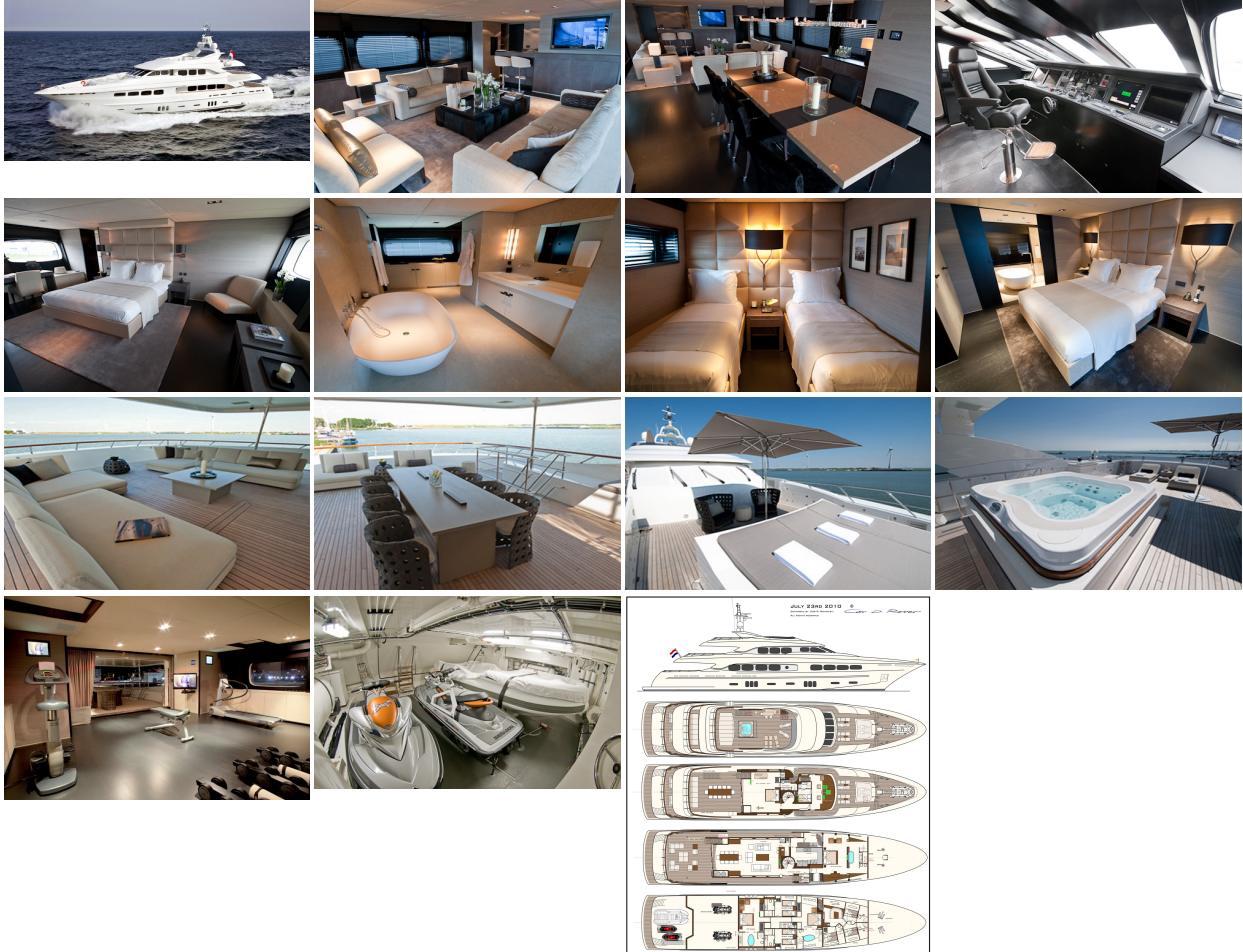

1. 1 windsurf
   - 1 Wakeboard Adult JOBE
   - 1 Wakeboard Youth JOBE
   - 2 Cross Country Bikes SCOTT Scale 80
   - 2 BROMPTON folding bikes
   - 1 Banana Boat towable
   - 1 Waterski Adult JOBE
   - 1 Waterski Youth JOBE
   - 1 Monoski Adult JOBE
   - 1 Waterski Adult JOBE
   - 1 Waterski Youth JOBE
   - Scuba diving equipment
   - Snorkeling equipment
2. 2 Exercis/Yoga mats
   - 1 Massage table
   - Weights upto 30 kg

This document is not contractual. All specifications are given in good faith and offered for informational purposes only. AqvaLuxe does not warrant or assume any legal liability or responsibility for the accuracy, completeness, or usefulness of any information and/or images displayed. Yacht inventory, specifications and charter prices are subject to change without prior notice. None of the text and/or images used in this brochure may be reproduced without written consent from the publisher.

AqvaLuxe Yachts, L'Hirondelle - 15, Rue Princesse Antoinette 98000 Monte Carlo Monaco.
Tel: +377 97 70 31 36 Fax: +377 97 70 31 37 Email: info@aqvaluxe.com